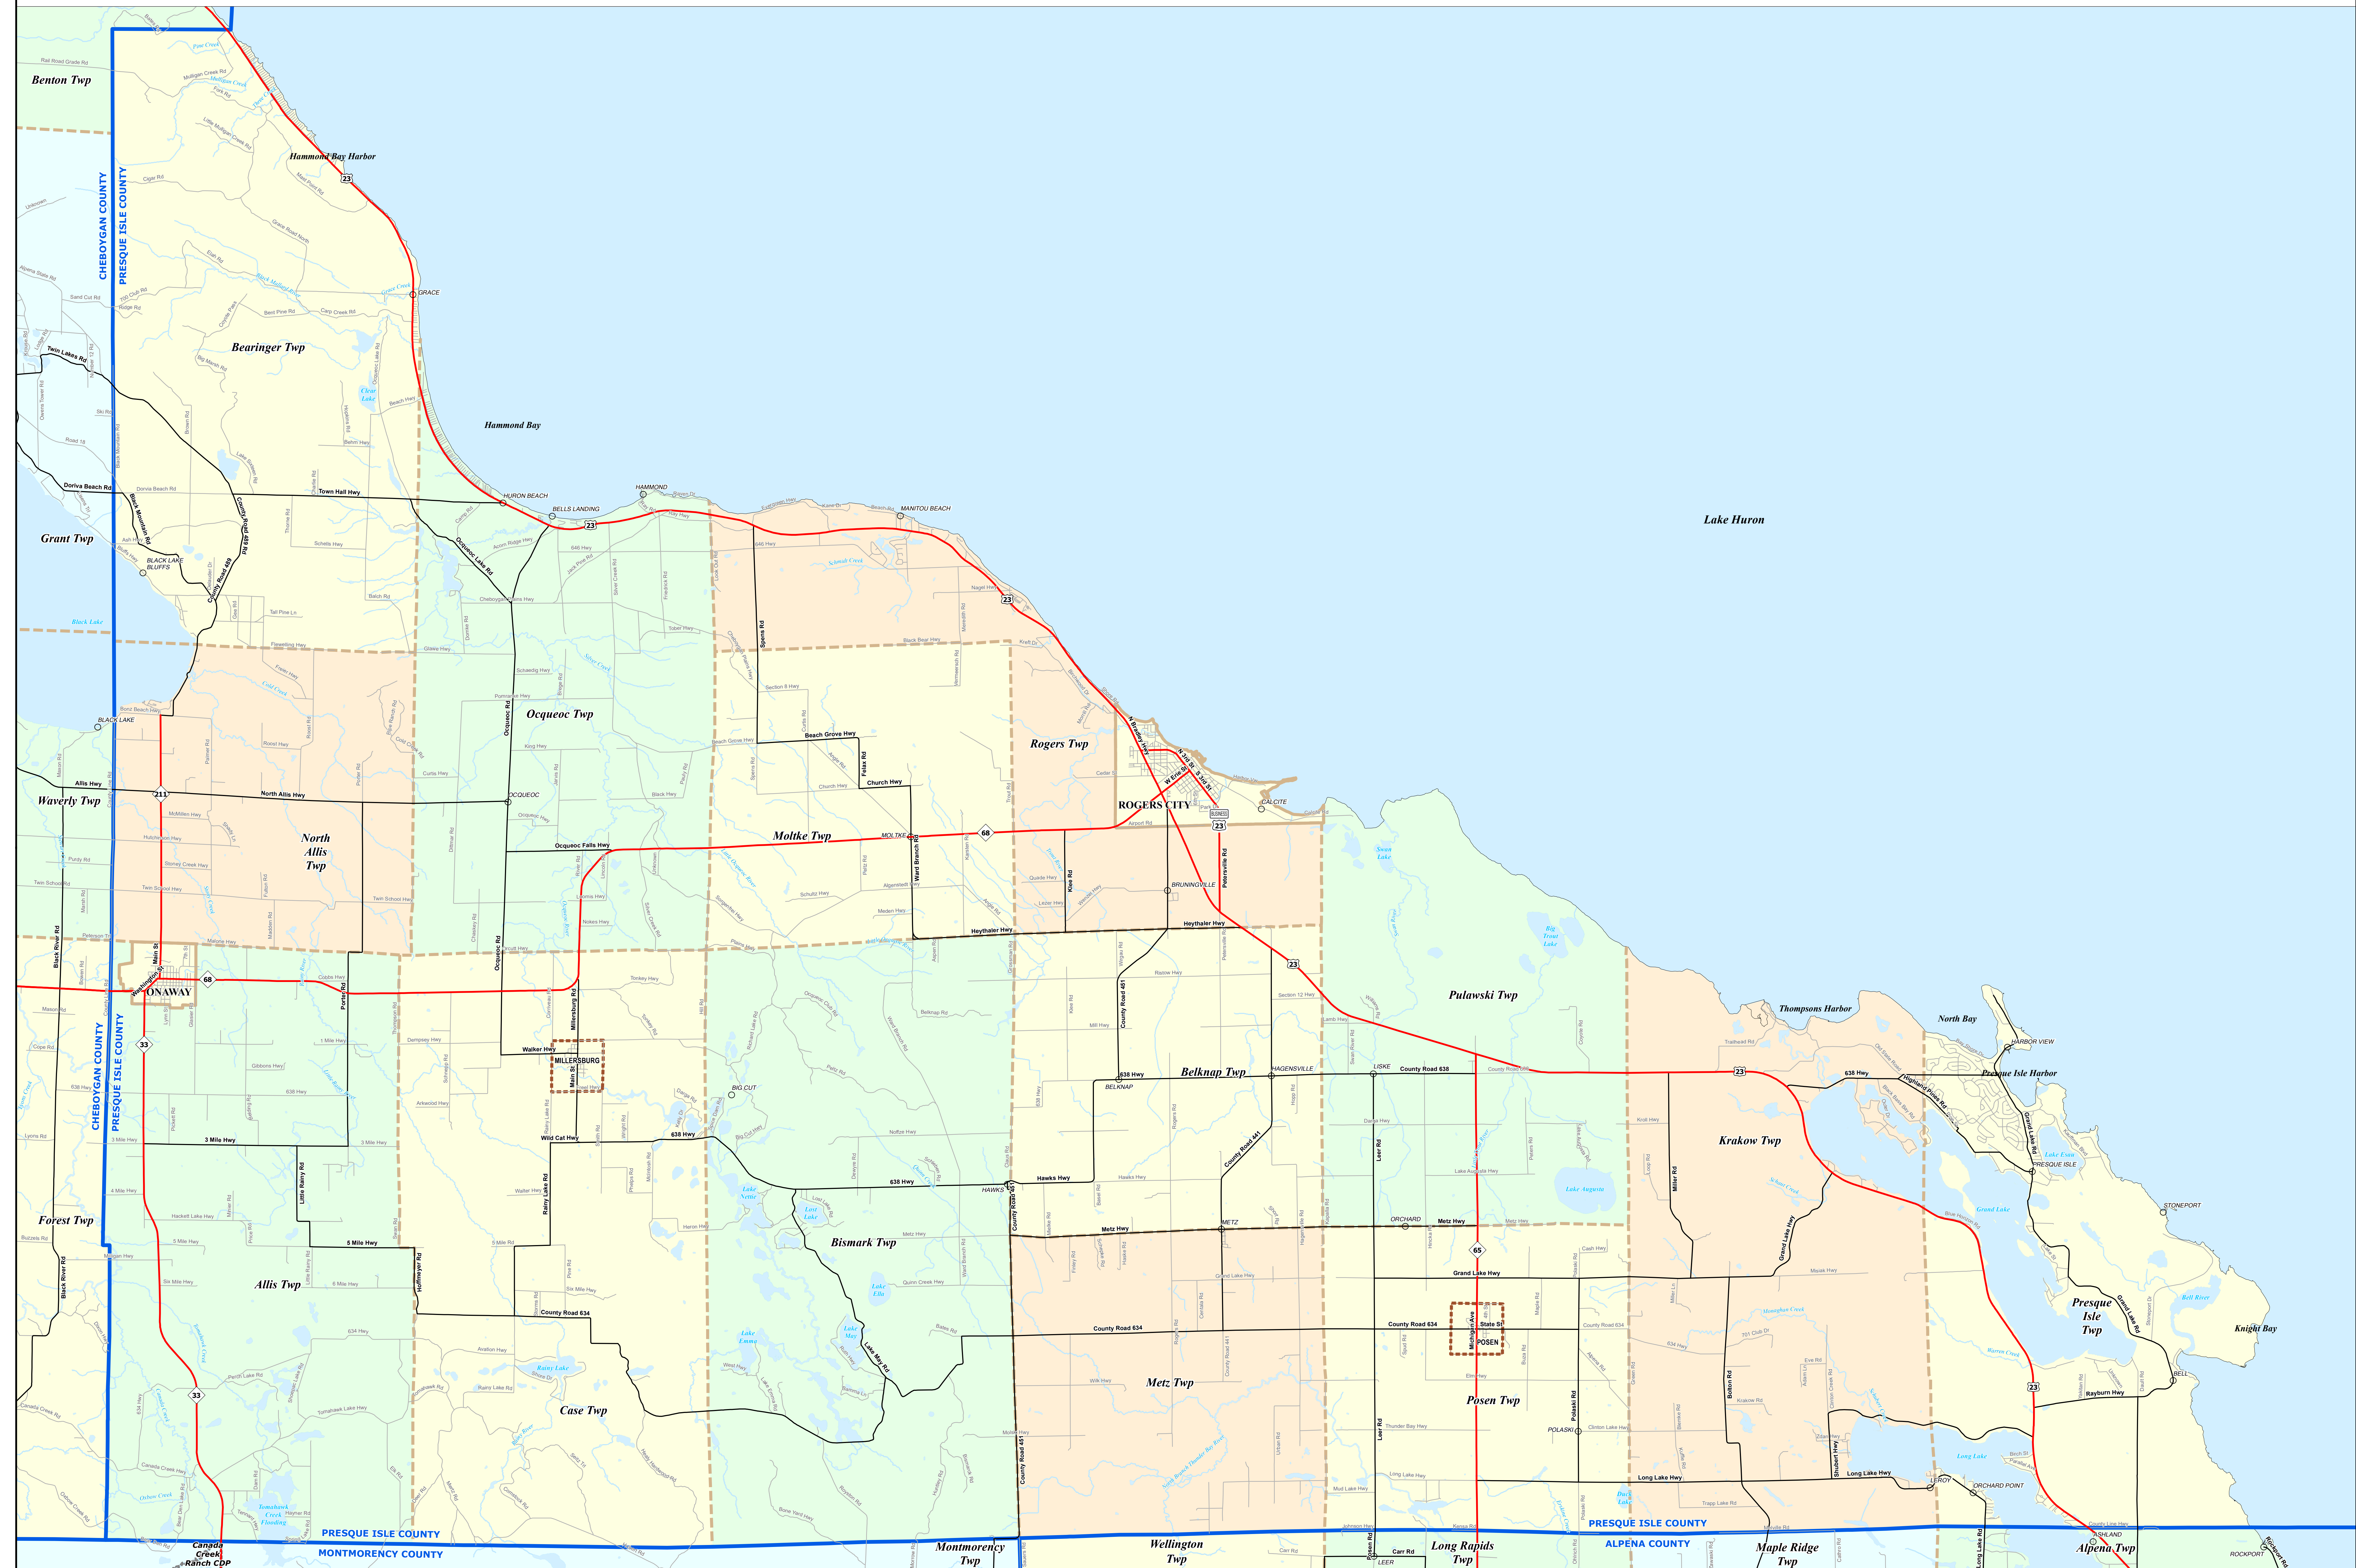

PRESQUE ISLE COUNTY

0 0.5 1 2 Miles

Legend

- City
- Township
- Village
- Census Designated Place
- Unincorporated Place
- County
- State
- Freeway
- Highway
- Primary Road
- Local Road
- Railroad
- Water Feature
- River, Stream, or Drain